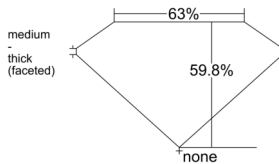

GIA®

FACSIMILE

GIA REPORT

7542845930

Verify this report at GIA.edu

GIA NATURAL DIAMOND DOSSIER®

March 20, 2026
GIA Report Number 7542845930
Shape and Cutting Style ..... Pear Brilliant
Measurements ..... 7.17 x 4.56 x 2.73 mm

GRADING RESULTS

Carat Weight ..... 0.50 carat
Color Grade ..... E
Clarity Grade VS1

ADDITIONAL GRADING INFORMATION

Polish ..... Excellent
Symmetry ..... Excellent
Fluorescence ..... None
Clarity Characteristics ..... Crystal, Cloud
Inscription(s): GIA 7542845930

PROPORTIONS

Profile not to actual proportions

GRADING SCALES

GIA COLOR SCALE		GIA CLARITY SCALE			
COLORLESS	D	VERY VERY SLIGHTLY INCLUDED	FLAWLESS		
	E		INTERNALLY FLAWLESS		
	F	VERY SLIGHTLY INCLUDED	VVS₁		
	G		VVS₂		
	H		VS₁		
	NEAR COLORLESS	I	SLIGHTLY INCLUDED	VS₂	
		J		SI₁	
		FAINT	K	INCLUDED	SI₂
			L		I₁
			M		I₂
VERT LIGHT	N	LIGHT	I₃		
	O				
	P				
	Q				
	R				
	S				
LIGHT	T				
	U				
	V				
	W				
	X				
Y					
Z