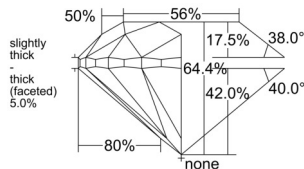

GIA®

FACSIMILE

GIA REPORT

7542845106

Verify this report at GIA.edu

GIA NATURAL DIAMOND DOSSIER®

March 18, 2026
GIA Report Number **7542845106**
Shape and Cutting Style ..... **Round Brilliant**
Measurements ..... **5.99 - 6.06 x 3.88 mm**

GRADING RESULTS

Carat Weight ..... **0.90 carat**
Color Grade ..... **I**
Clarity Grade **VVS2**
Cut Grade ..... **Very Good**

ADDITIONAL GRADING INFORMATION

Polish ..... **Very Good**
Symmetry ..... **Very Good**
Fluorescence ..... **None**
Clarity Characteristics..... **Pinpoint, Indented Natural**
Inscription(s): **GIA 7542845106**

PROPORTIONS

Profile to actual proportions

GRADING SCALES

GIA COLOR SCALE

COLORESS	D
	E
	F
	G
	H
	I
	J
NEAR COLORLESS	K
	L
FAIN	M
	N
	O
	P
VERY LIGHT	Q
	R
	S
	T
	U
	V
	W
	X
	Y
LIGHT	Z

GIA CLARITY SCALE

VERY VERY SLIGHTLY INCLUDED	FLAWLESS
	INTERNALLY FLAWLESS
VERY SLIGHTLY INCLUDED	VVS₁
	VVS₂
SLIGHTLY INCLUDED	VS₁
	VS₂
INCLUDED	SI₁
	SI₂
	I₁
	I₂
	I₃

GIA CUT SCALE

EXCELLENT
VERY GOOD
GOOD
FAIR
POOR