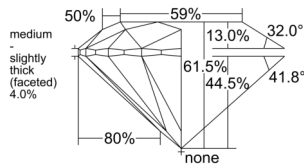

GIA®

FACSIMILE

GIA REPORT

7542843386

Verify this report at GIA.edu

GIA NATURAL DIAMOND DOSSIER®

March 20, 2026
GIA Report Number **7542843386**
Shape and Cutting Style ..... **Round Brilliant**
Measurements ..... **5.20 - 5.24 x 3.21 mm**

GRADING RESULTS

Carat Weight ..... **0.53 carat**
Color Grade ..... **F**
Clarity Grade **S11**
Cut Grade ..... **Excellent**

ADDITIONAL GRADING INFORMATION

Polish ..... **Excellent**
Symmetry ..... **Excellent**
Fluorescence ..... **Strong Blue**
Clarity Characteristics ..... **Crystal**
Inscription(s): **GIA 7542843386**

PROPORTIONS

Profile to actual proportions