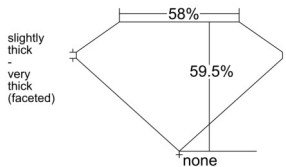

GIA®

FACSIMILE

GIA REPORT

7542841046

Verify this report at GIA.edu

GIA NATURAL DIAMOND DOSSIER®

March 20, 2026
GIA Report Number 7542841046
Shape and Cutting Style ..... Heart Brilliant
Measurements ..... 4.83 x 5.50 x 3.28 mm

GRADING RESULTS

Carat Weight ..... 0.50 carat
Color Grade ..... H
Clarity Grade ..... Internally Flawless

ADDITIONAL GRADING INFORMATION

Polish ..... Very Good
Symmetry ..... Very Good
Fluorescence ..... Faint
Clarity Characteristics ..... Minor Details of Polish
Inscription(s): GIA 7542841046

PROPORTIONS

Profile not to actual proportions

GRADING SCALES

GIA COLOR SCALE		GIA CLARITY SCALE			
COLORLESS	D	VERY VERY SLIGHTLY INCLUDED	FLAWLESS		
	E		INTERNALLY FLAWLESS		
	F		VVS₁		
	NEAR COLORLESS	G	VERY SLIGHTLY INCLUDED	VVS₂	
		H		VS₁	
		FAINT	I	SLIGHTLY INCLUDED	VS₂
			J		SI₁
	K		SI₂		
	VERT LIGHT		L	INCLUDED	I₁
			M		I₂
N			I₃		
LIGHT		O			
		P			
		Q			
		R			
	S				
	T