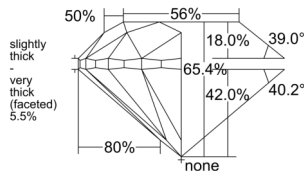

GIA®

FACSIMILE

GIA REPORT

7542824372

Verify this report at GIA.edu

GIA NATURAL DIAMOND DOSSIER®

March 17, 2026

GIA Report Number 7542824372

Shape and Cutting Style ..... Round Brilliant

Measurements ..... 4.53 - 4.57 x 2.97 mm

GRADING RESULTS

Carat Weight ..... 0.40 carat

Color Grade ..... F

Clarity Grade VS1

Cut Grade ..... Good

ADDITIONAL GRADING INFORMATION

Polish ..... Excellent

Symmetry ..... Very Good

Fluorescence ..... None

Clarity Characteristics..... Cloud, Pinpoint

Inscription(s): GIA 7542824372

PROPORTIONS

Profile to actual proportions

GRADING SCALES

GIA COLOR SCALE

COLORLESS	D
	E
	F
	G
	H
	I
	J
NEAR COLORLESS	K
	L
Faint	M
	N
	O
	P
Very Light	Q
	R
	S
	T
	U
	V
Light	W
	X
	Y
	Z

GIA CLARITY SCALE

VERY VERY SLIGHTLY INCLUDED	FLAWLESS
	INTERNALLY FLAWLESS
VERY SLIGHTLY INCLUDED	VVS₁
	VVS₂
SLIGHTLY INCLUDED	VS₁
	VS₂
INCLUDED	SI₁
	SI₂
	I₁
	I₂
	I₃

GIA CUT SCALE

EXCELLENT
VERY GOOD
GOOD
FAIR
POOR