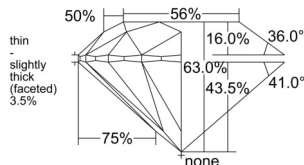

GIA®

FACSIMILE

GIA REPORT

7542823757

Verify this report at GIA.edu

GIA NATURAL DIAMOND DOSSIER®

March 18, 2026
GIA Report Number **7542823757**
Shape and Cutting Style ..... **Round Brilliant**
Measurements ..... **5.66 - 5.69 x 3.58 mm**

GRADING RESULTS

Carat Weight ..... **0.71 carat**
Color Grade ..... **G**
Clarity Grade **S12**
Cut Grade ..... **Excellent**

ADDITIONAL GRADING INFORMATION

Polish ..... **Excellent**
Symmetry ..... **Excellent**
Fluorescence ..... **None**
Clarity Characteristics..... **Crystal, Cloud**
Inscription(s): GIA 7542823757

PROPORTIONS

GRADING SCALES

GIA COLOR SCALE

COLORLESS	D
	E
	F
	G
	H
	I
	J
NEAR COLORLESS	K
	L
Faint	M
	N
	O
	P
	R
	S
	T
	U
	V
	W
	X
	Y
Light	Z

GIA CLARITY SCALE

FLAWLESS	INTERNAL FLAWLESS	
		FLAWLESS
VERY VERY SLIGHTLY INCLUDED	VVS₁	
	VVS₂	
VERY SLIGHTLY INCLUDED	VS₁	
	VS₂	
SLIGHTLY INCLUDED	SI₁	
	SI₂	
INCLUDED	I₁	
	I₂	
	I₃	

GIA CUT SCALE

EXCELLENT
VERY GOOD
GOOD
FAIR
POOR