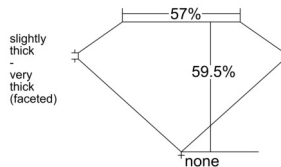

GIA®

FACSIMILE

GIA REPORT

7542804936

Verify this report at GIA.edu

GIA NATURAL DIAMOND DOSSIER®

March 12, 2026
GIA Report Number 7542804936
Shape and Cutting Style ..... Heart Brilliant
Measurements ..... 5.49 x 6.43 x 3.82 mm

GRADING RESULTS

Carat Weight ..... 0.80 carat
Color Grade ..... F
Clarity Grade VS1

ADDITIONAL GRADING INFORMATION

Polish ..... Excellent
Symmetry ..... Excellent
Fluorescence ..... None
Clarity Characteristics ..... Crystal, Pinpoint, Needle
Inscription(s): GIA 7542804936

PROPORTIONS

Profile not to actual proportions

GRADING SCALES

GIA COLOR SCALE		GIA CLARITY SCALE			
COLORLESS	D	VERY VERY SLIGHTLY INCLUDED	FLAWLESS		
	E		INTERNALLY FLAWLESS		
	F	VERY SLIGHTLY INCLUDED	VS₁		
	G		VS₂		
	H		VS₁		
	NEAR COLORLESS	I	SLIGHTLY INCLUDED	SI₁	
		J		SI₂	
		FAINT	K	INCLUDED	I₁
			L		I₂
			M		I₃
VERT LIGHT	N				
	O				
	P				
	Q				
	R				
LIGHT	S				
	T				
	U				
	V				
	W				
	X				
	Y				
	Z