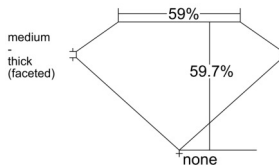

GIA®

FACSIMILE

GIA REPORT 7542801433

Verify this report at GIA.edu

GIA NATURAL DIAMOND DOSSIER®

March 12, 2026
GIA Report Number 7542801433
Shape and Cutting Style ..... Heart Brilliant
Measurements ..... 5.79 x 6.69 x 3.99 mm

GRADING RESULTS

Carat Weight ..... 0.90 carat
Color Grade ..... K
Clarity Grade VVS2

ADDITIONAL GRADING INFORMATION

Polish ..... Very Good
Symmetry ..... Very Good
Fluorescence ..... Faint
Clarity Characteristics ..... Feather, Pinpoint
Inscription(s): GIA 7542801433

PROPORTIONS

Profile not to actual proportions

GRADING SCALES

GIA COLOR SCALE		GIA CLARITY SCALE	
COLORLESS	D	VERY VERY SLIGHTLY INCLUDED	FLAWLESS
	E		INTERNALLY FLAWLESS
	F		VVS₁
	G		VVS₂
	H		VS₁
	I		VS₂
	J		SI₁
	K		SI₂
	L		I₁
	M		I₂
NEAR COLORLESS	N	SLIGHTLY INCLUDED	I₃
	O		
	P		
	Q		
FAINT	R		
	S		
	T		
	U		
VERY LIGHT	V		
	W		
	X		
	Y		
LIGHT	Z