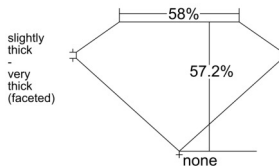

GIA®

FACSIMILE

GIA REPORT 7542792507

Verify this report at GIA.edu

GIA NATURAL DIAMOND DOSSIER®

March 11, 2026
GIA Report Number 7542792507
Shape and Cutting Style ..... Heart Brilliant
Measurements ..... 5.75 x 6.49 x 3.72 mm

GRADING RESULTS

Carat Weight ..... 0.80 carat
Color Grade ..... H
Clarity Grade VVS2

ADDITIONAL GRADING INFORMATION

Polish ..... Excellent
Symmetry ..... Very Good
Fluorescence ..... Strong Blue
Clarity Characteristics ..... Feather
Inscription(s): GIA 7542792507

PROPORTIONS

Profile not to actual proportions

GRADING SCALES

GIA COLOR SCALE		GIA CLARITY SCALE			
COLORLESS	D	VERY VERY SLIGHTLY INCLUDED	FLAWLESS		
	E		INTERNALLY FLAWLESS		
	F	VERY SLIGHTLY INCLUDED	VVS₁		
	G		VVS₂		
	H		VS₁		
	NEAR COLORLESS	I	SLIGHTLY INCLUDED	VS₂	
		J		SI₁	
		FAINT	K	INCLUDED	SI₂
			L		I₁
			M		I₂
VERY LIGHT			N	LIGHT	I₃
			O		
			P		
	Q				
	R				
	S				
	T				
	U				
	V				
	W				
	X				
	Y				
	Z