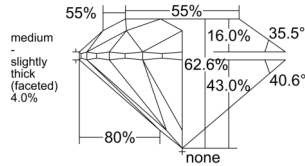

GIA®

FACSIMILE

GIA REPORT

7542792238

Verify this report at GIA.edu

GIA NATURAL DIAMOND DOSSIER®

March 11, 2026
GIA Report Number **7542792238**
Shape and Cutting Style ..... **Round Brilliant**
Measurements ..... **5.28 - 5.30 x 3.31 mm**

GRADING RESULTS

Carat Weight ..... **0.57 carat**
Color Grade ..... **F**
Clarity Grade **VS1**
Cut Grade ..... **Very Good**

ADDITIONAL GRADING INFORMATION

Polish ..... **Excellent**
Symmetry ..... **Excellent**
Fluorescence ..... **None**
Clarity Characteristics..... **Crystal, Feather, Needle**
Inscription(s): **GIA 7542792238**

PROPORTIONS

Profile to actual proportions