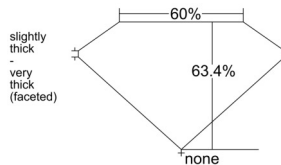

GIA®

FACSIMILE

GIA REPORT

7542791586

Verify this report at GIA.edu

GIA NATURAL DIAMOND DOSSIER®

March 12, 2026
GIA Report Number 7542791586
Shape and Cutting Style ..... Pear Brilliant
Measurements ..... 7.26 x 4.60 x 2.92 mm

GRADING RESULTS

Carat Weight ..... 0.60 carat
Color Grade ..... D
Clarity Grade I1

ADDITIONAL GRADING INFORMATION

Polish ..... Very Good
Symmetry ..... Very Good
Fluorescence ..... None
Clarity Characteristics ..... Cloud, Crystal
Inscription(s): GIA 7542791586

PROPORTIONS

Profile not to actual proportions

GRADING SCALES

GIA COLOR SCALE		GIA CLARITY SCALE			
COLORLESS	D	VERY VERY SLIGHTLY INCLUDED	FLAWLESS		
	E		INTERNALLY FLAWLESS		
	F	VERY SLIGHTLY INCLUDED	VVS₁		
	G		VVS₂		
	H		VS₁		
	NEAR COLORLESS	I	SLIGHTLY INCLUDED	VS₂	
		J		SI₁	
		FAINT	K	INCLUDED	SI₂
			L		I₁
			M		I₂
VERT LIGHT	N	NOT GRADED	I₃		
	O				
	P				
	Q				
	R				
	S				
LIGHT	T				
	U				
	V				
	W				
	X				
Y					
Z