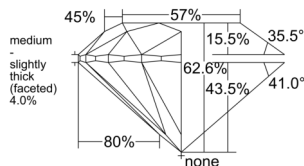

GIA®

FACSIMILE

GIA REPORT 7542790627

Verify this report at GIA.edu

GIA NATURAL DIAMOND DOSSIER®

March 11, 2026
GIA Report Number **7542790627**
Shape and Cutting Style ..... **Round Brilliant**
Measurements ..... **4.33 - 4.36 x 2.72 mm**

GRADING RESULTS

Carat Weight ..... **0.32 carat**
Color Grade ..... **I**
Clarity Grade **VVS1**
Cut Grade ..... **Excellent**

ADDITIONAL GRADING INFORMATION

Polish ..... **Excellent**
Symmetry ..... **Excellent**
Fluorescence ..... **Medium Blue**
Clarity Characteristics ..... **Feather**
Inscription(s): **GIA 7542790627**

PROPORTIONS

GRADING SCALES

GIA COLOR SCALE

COLOREDNESS	D
	E
	F
	G
	H
	I
	J
NEAR COLORLESS	K
	L
FAIN	M
	N
	O
	P
VERY LIGHT	Q
	R
	S
	T
	U
	V
	W
	X
	Y
LIGHT	Z

GIA CLARITY SCALE

FLAWLESS	INTERNAL FLAWLESS	
		FLAWLESS
VERY VERY SLIGHTLY INCLUDED	VVS₁	
	VVS₂	
VERY SLIGHTLY INCLUDED	VS₁	
	VS₂	
SLIGHTLY INCLUDED	SI₁	
	SI₂	
INCLUDED	I₁	
	I₂	
	I₃	

GIA CUT SCALE

EXCELLENT	
	VERY GOOD
GOOD	
FAIR	
POOR