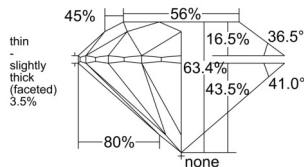

GIA®

FACSIMILE

GIA REPORT 7542780759

Verify this report at GIA.edu

GIA NATURAL DIAMOND DOSSIER®

March 10, 2026
GIA Report Number 7542780759
Shape and Cutting Style ..... Round Brilliant
Measurements ..... 5.59 - 5.66 x 3.57 mm

GRADING RESULTS

Carat Weight ..... 0.70 carat
Color Grade ..... E
Clarity Grade VVS2
Cut Grade ..... Excellent

ADDITIONAL GRADING INFORMATION

Polish ..... Excellent
Symmetry ..... Very Good
Fluorescence ..... None
Clarity Characteristics..... Pinpoint, Feather, Cloud
Inscription(s): GIA 7542780759

PROPORTIONS

Profile to actual proportions