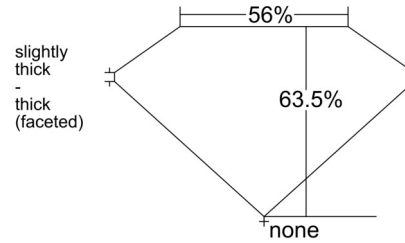

GIA NATURAL DIAMOND GRADING REPORT

March 11, 2026
GIA Report Number 7542780169
Shape and Cutting Style Oval Brilliant
Measurements 9.53 x 6.54 x 4.15 mm

GRADING RESULTS

Carat Weight 1.70 carat
Color Grade J
Clarity Grade VVS1

ADDITIONAL GRADING INFORMATION

Polish Excellent
Symmetry Excellent
Fluorescence Faint
Inscription(s): GIA 7542780169

PROPORTIONS

Profile not to actual proportions

CLARITY CHARACTERISTICS

KEY TO SYMBOLS*

Feather

* Red symbols denote internal characteristics (inclusions). Green or black symbols denote external characteristics (blemishes). Diagram is an approximate representation of the diamond, and symbols shown indicate type, position, and approximate size of clarity characteristics. All clarity characteristics may not be shown. Details of finish are not shown.