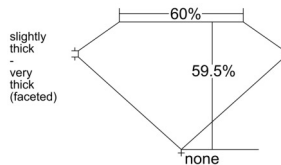

GIA®

FACSIMILE

GIA REPORT

7542752249

Verify this report at GIA.edu

GIA NATURAL DIAMOND DOSSIER®

March 06, 2026
GIA Report Number 7542752249
Shape and Cutting Style ..... Heart Brilliant
Measurements ..... 5.31 x 6.23 x 3.71 mm

GRADING RESULTS

Carat Weight ..... 0.74 carat
Color Grade ..... D
Clarity Grade VS2

ADDITIONAL GRADING INFORMATION

Polish ..... Excellent
Symmetry ..... Excellent
Fluorescence ..... None
Clarity Characteristics ..... Cloud, Crystal
Inscription(s): GIA 7542752249

PROPORTIONS

Profile not to actual proportions

GRADING SCALES

GIA COLOR SCALE		GIA CLARITY SCALE			
COLORLESS	D	VERY SLIGHTLY INCLUDED	FLAWLESS		
	E		INTERNALLY FLAWLESS		
	F	SLIGHTLY INCLUDED	VVS₁		
	G		VVS₂		
	H		VS₁		
	NEAR COLORLESS	I	VERY SLIGHTLY INCLUDED	VS₂	
		J		SI₁	
		FAINT	K	SLIGHTLY INCLUDED	SI₂
			L		I₁
			M		I₂
VERT LIGHT	N	INCLUDED	I₃		
	O				
	P				
	Q				
	R				
LIGHT	S				
	T				
	U				
	V				
	W				
	X				
	Y				
	Z