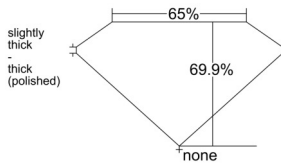

GIA®

FACSIMILE

GIA REPORT

7542745362

Verify this report at GIA.edu

GIA NATURAL DIAMOND DOSSIER®

March 06, 2026
GIA Report Number **7542745362**
Shape and Cutting Style ..... **Emerald Cut**
Measurements ..... **4.11 x 3.06 x 2.14 mm**

GRADING RESULTS

Carat Weight ..... **0.26 carat**
Color Grade ..... **D**
Clarity Grade **VVS1**

ADDITIONAL GRADING INFORMATION

Polish ..... **Excellent**
Symmetry ..... **Very Good**
Fluorescence ..... **Faint**
Clarity Characteristics..... **Pinpoint, Internal Graining**
Inscription(s): **GIA 7542745362**

PROPORTIONS

Profile not to actual proportions

GRADING SCALES

GIA COLOR SCALE		GIA CLARITY SCALE				
COLORLESS	D	VERY VERY SLIGHTLY INCLUDED	FLAWLESS			
	E		INTERNALLY FLAWLESS			
	F		VVS₁			
	NEAR COLORLESS	G	VERY SLIGHTLY INCLUDED	VVS₂		
		H		VS₁		
		FAINT	I	SLIGHTLY INCLUDED	VS₂	
			J		SI₁	
			LIGHT	K	INCLUDED	SI₂
	L	I₁				
	M	I₂				
N	NOT GRADED	I₃				
O						
P						
Q						
R						
S						
T						
U						
V						
W						
X						
Y						
Z