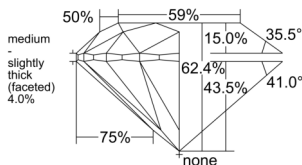

GIA®

FACSIMILE

GIA REPORT 7542735455

Verify this report at GIA.edu

GIA NATURAL DIAMOND DOSSIER®

March 04, 2026
GIA Report Number 7542735455
Shape and Cutting Style ..... Round Brilliant
Measurements ..... 5.01 - 5.07 x 3.14 mm

GRADING RESULTS

Carat Weight ..... 0.50 carat
Color Grade I
Clarity Grade VS2
Cut Grade ..... Excellent

ADDITIONAL GRADING INFORMATION

Polish ..... Excellent
Symmetry ..... Very Good
Fluorescence ..... Medium Blue
Clarity Characteristics ..... Cloud, Crystal
Inscription(s): GIA 7542735455

PROPORTIONS

Profile to actual proportions

GRADING SCALES

GIA COLOR SCALE	GIA CLARITY SCALE	GIA CUT SCALE	
D	FLAWLESS	EXCELLENT	
E	INTERNALLY FLAWLESS		
F		VVS₁	VERY GOOD
G	VVS₂		
H	VS₁	GOOD	
I	VS₂		
J	SI₁	FAIR	
K	SI₂		
L	I₁	POOR	
M	I₂		
N	I₃		
O			
P			
Q			
R			
S			
T			
U			
V			
W			
X			
Y			
Z