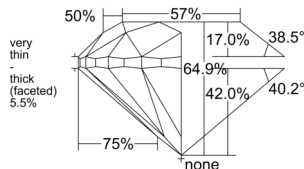

GIA®

FACSIMILE

GIA REPORT

7542732061

Verify this report at GIA.edu

GIA NATURAL DIAMOND DOSSIER®

March 03, 2026

GIA Report Number 7542732061

Shape and Cutting Style ..... Round Brilliant

Measurements ..... 4.54 - 4.58 x 2.96 mm

GRADING RESULTS

Carat Weight ..... 0.40 carat

Color Grade ..... G

Clarity Grade VS1

Cut Grade ..... Good

ADDITIONAL GRADING INFORMATION

Polish ..... Excellent

Symmetry ..... Very Good

Fluorescence ..... Faint

Clarity Characteristics..... Indented Natural, Feather, Pinpoint

Inscription(s): GIA 7542732061

PROPORTIONS

Profile to actual proportions