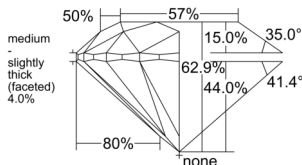

GIA®

FACSIMILE

GIA REPORT

7542714937

Verify this report at GIA.edu

GIA NATURAL DIAMOND DOSSIER®

February 27, 2026

GIA Report Number 7542714937

Shape and Cutting Style ..... Round Brilliant

Measurements ..... 5.05 - 5.08 x 3.18 mm

GRADING RESULTS

Carat Weight ..... 0.50 carat

Color Grade ..... G

Clarity Grade VS1

Cut Grade ..... Excellent

ADDITIONAL GRADING INFORMATION

Polish ..... Excellent

Symmetry ..... Excellent

Fluorescence ..... None

Clarity Characteristics ..... Cloud, Feather, Pinpoint

Inscription(s): GIA 7542714937

PROPORTIONS

Profile to actual proportions

GRADING SCALES

GIA COLOR SCALE

COLORLESS	D
	E
	F
	G
	H
	I
	J
NEAR COLORLESS	K
	L
Faint	M
	N
	O
	P
Very Light	Q
	R
	S
	T
	U
	V
Light	W
	X
	Y
	Z

GIA CLARITY SCALE

FLAWLESS	VERY VERY SLIGHTLY INCLUDED	VS₁	VS₂	VS₁	SI₁	SI₂	I₁	I₂	I₃			
										VERY SLIGHTLY INCLUDED	SLIGHTLY INCLUDED	INCLUDED

GIA CUT SCALE

EXCELLENT
VERY GOOD
GOOD
FAIR
POOR