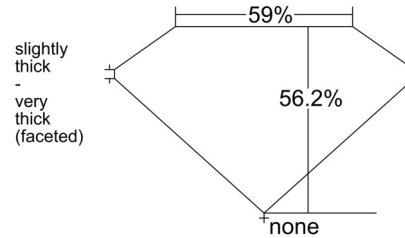

GIA NATURAL DIAMOND GRADING REPORT

 February 26, 2026
 GIA Report Number 7542714300
 Shape and Cutting Style Heart Brilliant
 Measurements 7.13 x 8.36 x 4.70 mm

GRADING RESULTS

 Carat Weight 1.70 carat
 Color Grade H
 Clarity Grade VS1

ADDITIONAL GRADING INFORMATION

 Polish Excellent
 Symmetry Excellent
 Fluorescence Faint
 Inscription(s): GIA 7542714300
Comments: Additional pinpoints are not shown.

PROPORTIONS

Profile not to actual proportions

CLARITY CHARACTERISTICS

KEY TO SYMBOLS*

-  Feather
-  Cloud
-  Pinpoint

* Red symbols denote internal characteristics (inclusions). Green or black symbols denote external characteristics (blemishes). Diagram is an approximate representation of the diamond, and symbols shown indicate type, position, and approximate size of clarity characteristics. All clarity characteristics may not be shown. Details of finish are not shown.