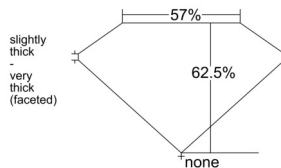

GIA®

FACSIMILE

GIA REPORT

7542710551

Verify this report at GIA.edu

GIA NATURAL DIAMOND DOSSIER®

February 27, 2026

GIA Report Number 7542710551

Shape and Cutting Style ..... Oval Brilliant

Measurements ..... 6.36 x 4.69 x 2.93 mm

GRADING RESULTS

Carat Weight ..... 0.56 carat

Color Grade ..... D

Clarity Grade VS1

ADDITIONAL GRADING INFORMATION

Polish ..... Excellent

Symmetry ..... Excellent

Fluorescence ..... Medium Blue

Clarity Characteristics..... Crystal, Feather

Inscription(s): GIA 7542710551

PROPORTIONS

Profile not to actual proportions

GRADING SCALES

GIA COLOR SCALE		GIA CLARITY SCALE			
COLORLESS	D	VERY VERY SLIGHTLY INCLUDED	FLAWLESS		
	E		INTERNALLY FLAWLESS		
	F	VERY SLIGHTLY INCLUDED	VS₁		
	G		VS₂		
	H		VS₁		
	NEAR COLORLESS	I	SLIGHTLY INCLUDED	VS₂	
		J		SI₁	
		FAINT	K	INCLUDED	SI₂
			L		I₁
			M		I₂
VERT LIGHT	N	LIGHT	I₃		
	O				
	P				
	Q				
	R