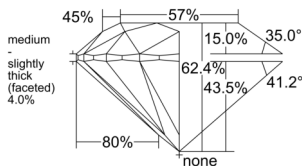

GIA®

FACSIMILE

GIA REPORT 7542709205

Verify this report at GIA.edu

GIA NATURAL DIAMOND DOSSIER®

February 27, 2026
GIA Report Number **7542709205**
Shape and Cutting Style ..... **Round Brilliant**
Measurements ..... **5.20 - 5.23 x 3.25 mm**

GRADING RESULTS

Carat Weight ..... **0.54 carat**
Color Grade ..... **M**
Clarity Grade **S11**
Cut Grade ..... **Excellent**

ADDITIONAL GRADING INFORMATION

Polish ..... **Excellent**
Symmetry ..... **Excellent**
Fluorescence ..... **None**
Clarity Characteristics ..... **Feather**
Inscription(s): **GIA 7542709205**

PROPORTIONS

GRADING SCALES

GIA COLOR SCALE

COLOREDNESS	D
	E
	F
	G
	H
	I
	J
NEAR COLORLESS	K
	L
	M
Faint	N
	O
	P
	Q
	R
	S
	T
	U
	V
	W
	X
	Y
LIGHT	Z

GIA CLARITY SCALE

FLAWLESS	VERY VERY SLIGHTLY INCLUDED	VS₁	VS₂	SI₁	SI₂	I₁	I₂	I₃	
									FLAWLESS
INTERNALLY FLAWLESS	VERY SLIGHTLY INCLUDED								

GIA CUT SCALE

EXCELLENT
VERY GOOD
GOOD
FAIR
POOR