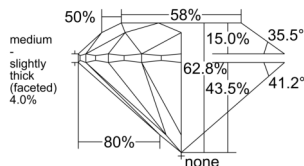

GIA®

FACSIMILE

GIA REPORT 7542708238

Verify this report at GIA.edu

GIA NATURAL DIAMOND DOSSIER®

February 26, 2026
GIA Report Number **7542708238**
Shape and Cutting Style ..... **Round Brilliant**
Measurements ..... **5.62 - 5.66 x 3.54 mm**

GRADING RESULTS

Carat Weight ..... **0.70 carat**
Color Grade ..... **G**
Clarity Grade **VS1**
Cut Grade ..... **Excellent**

ADDITIONAL GRADING INFORMATION

Polish ..... **Excellent**
Symmetry ..... **Excellent**
Fluorescence ..... **None**
Clarity Characteristics..... **Feather, Indented Natural, Pinpoint**
Inscription(s): **GIA 7542708238**

PROPORTIONS

GRADING SCALES

GIA COLOR SCALE

COLOURLESS	D
	E
	F
	G
	H
	I
	J
NEAR COLOURLESS	K
	L
Faint	M
	N
	O
	P
	Q
	R
	S
	T
	U
	V
	W
	X
	Y
Light	Z

GIA CLARITY SCALE

FLAWLESS	INTERNAL FLAWLESS	VERY VERY SLIGHTLY INCLUDED	VERY SLIGHTLY INCLUDED	SLIGHTLY INCLUDED	INCLUDED	FLAWLESS
						VVS₁
VVS₂	VS₁	VS₂	SI₁	SI₂	I₁	VERY GOOD
						VVS₁
GOOD	FAIR	POOR	I₂	I₃	I₃	VERY GOOD
						VVS₂
VERY GOOD	GOOD	FAIR	POOR	I₁	I₂	VERY GOOD
						VVS₂
POOR	I₁	I₂	I₃	I₃	I₃	POOR
						VVS₁