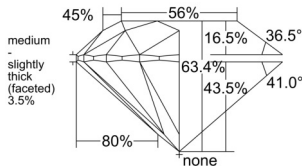

GIA®

FACSIMILE

GIA REPORT 7542707282

Verify this report at GIA.edu

GIA NATURAL DIAMOND DOSSIER®

February 27, 2026
GIA Report Number 7542707282
Shape and Cutting Style ..... Round Brilliant
Measurements ..... 5.15 - 5.18 x 3.27 mm

GRADING RESULTS

Carat Weight ..... 0.54 carat
Color Grade ..... J
Clarity Grade VVS1
Cut Grade ..... Excellent

ADDITIONAL GRADING INFORMATION

Polish ..... Excellent
Symmetry ..... Excellent
Fluorescence ..... None
Clarity Characteristics ..... Cloud, Pinpoint, Feather
Inscription(s): GIA 7542707282

PROPORTIONS

Profile to actual proportions