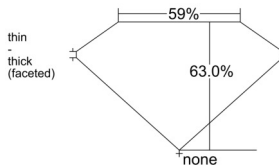

GIA®

FACSIMILE

GIA REPORT

7542688363

Verify this report at GIA.edu

GIA NATURAL DIAMOND DOSSIER®

February 23, 2026

GIA Report Number 7542688363

Shape and Cutting Style ..... Heart Brilliant

Measurements ..... 5.68 x 6.63 x 4.18 mm

GRADING RESULTS

Carat Weight ..... 0.91 carat

Color Grade ..... F

Clarity Grade SI1

ADDITIONAL GRADING INFORMATION

Polish ..... Excellent

Symmetry ..... Excellent

Fluorescence ..... None

Clarity Characteristics ..... Crystal, Cloud, Feather

Inscription(s): GIA 7542688363

PROPORTIONS

Profile not to actual proportions

GRADING SCALES

GIA COLOR SCALE		GIA CLARITY SCALE			
COLORLESS	D	VERY VERY SLIGHTLY INCLUDED	FLAWLESS		
	E		INTERNALLY FLAWLESS		
	F	VERY SLIGHTLY INCLUDED	VVS₁		
	G		VVS₂		
	H		VS₁		
	NEAR COLORLESS	I	SLIGHTLY INCLUDED	VS₂	
		J		SI₁	
		FAINT	K	INCLUDED	SI₂
			L		I₁
			M		I₂
VERT LIGHT	N	LIGHT	I₃		
	O				
	P				
	Q				
	R