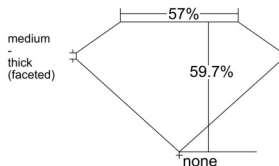

GIA®

FACSIMILE

GIA REPORT

7542666342

Verify this report at GIA.edu

GIA NATURAL DIAMOND DOSSIER®

February 18, 2026

GIA Report Number 7542666342

Shape and Cutting Style ..... Heart Brilliant

Measurements ..... 4.78 x 5.58 x 3.33 mm

GRADING RESULTS

Carat Weight ..... 0.52 carat

Color Grade ..... E

Clarity Grade SI1

ADDITIONAL GRADING INFORMATION

Polish ..... Excellent

Symmetry ..... Excellent

Fluorescence ..... Faint

Clarity Characteristics ..... Crystal

Inscription(s): GIA 7542666342

PROPORTIONS

Profile not to actual proportions

GRADING SCALES

GIA COLOR SCALE		GIA CLARITY SCALE			
COLORLESS	D	VERY VERY SLIGHTLY INCLUDED	FLAWLESS		
	E		INTERNALLY FLAWLESS		
	F	VERY SLIGHTLY INCLUDED	VVS₁		
	G		VVS₂		
	H		VS₁		
	NEAR COLORLESS	I	SLIGHTLY INCLUDED	VS₂	
		J		SI₁	
		FAINT	K	INCLUDED	SI₂
			L		I₁
			M		I₂
VERT LIGHT	N	LIGHT	I₃		
	O				
	P				
	Q				
	R				
	S