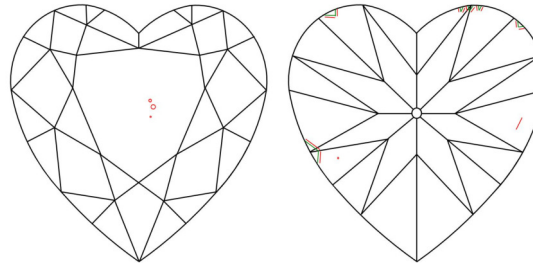

GIA NATURAL DIAMOND GRADING REPORT

February 16, 2026  
 GIA Report Number ..... 7542648449  
 Shape and Cutting Style ..... Heart Brilliant  
 Measurements ..... 6.95 x 7.74 x 4.77 mm

GRADING RESULTS

Carat Weight ..... 1.50 carat  
 Color Grade ..... F  
 Clarity Grade ..... VS1

ADDITIONAL GRADING INFORMATION

Polish ..... Excellent  
 Symmetry ..... Excellent  
 Fluorescence ..... Medium Blue  
 Inscription(s): GIA 7542648449

PROPORTIONS

Profile not to actual proportions

CLARITY CHARACTERISTICS

KEY TO SYMBOLS\*

- Crystal
- Feather
- ▲ Indented Natural
- Pinpoint

\* Red symbols denote internal characteristics (inclusions). Green or black symbols denote external characteristics (blemishes). Diagram is an approximate representation of the diamond, and symbols shown indicate type, position, and approximate size of clarity characteristics. All clarity characteristics may not be shown. Details of finish are not shown.