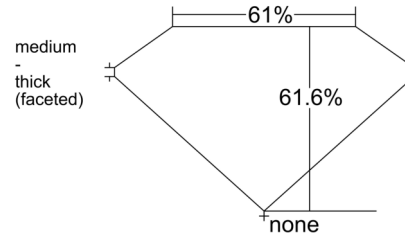

GIA NATURAL DIAMOND GRADING REPORT

February 16, 2026  
 GIA Report Number ..... 7542648449  
 Shape and Cutting Style ..... Heart Brilliant  
 Measurements ..... 6.95 x 7.74 x 4.77 mm

GRADING RESULTS

Carat Weight ..... 1.50 carat  
 Color Grade ..... F  
 Clarity Grade ..... VS1

ADDITIONAL GRADING INFORMATION

Polish ..... Excellent  
 Symmetry ..... Excellent  
 Fluorescence ..... Medium Blue  
 Inscription(s): GIA 7542648449

PROPORTIONS

Profile not to actual proportions

CLARITY CHARACTERISTICS

KEY TO SYMBOLS\*

- Crystal
- Feather
- ▲ Indented Natural
- Pinpoint

\* Red symbols denote internal characteristics (inclusions). Green or black symbols denote external characteristics (blemishes). Diagram is an approximate representation of the diamond, and symbols shown indicate type, position, and approximate size of clarity characteristics. All clarity characteristics may not be shown. Details of finish are not shown.