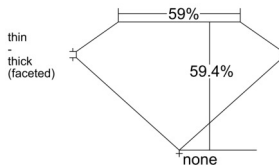

GIA®

FACSIMILE

GIA REPORT

7542638527

Verify this report at GIA.edu

GIA NATURAL DIAMOND DOSSIER®

February 13, 2026

GIA Report Number 7542638527

Shape and Cutting Style ..... Heart Brilliant

Measurements ..... 5.21 x 6.19 x 3.68 mm

GRADING RESULTS

Carat Weight ..... 0.70 carat

Color Grade ..... F

Clarity Grade VS1

ADDITIONAL GRADING INFORMATION

Polish ..... Excellent

Symmetry ..... Very Good

Fluorescence ..... None

Clarity Characteristics..... Crystal, Cloud, Pinpoint, Needle

Inscription(s): GIA 7542638527

PROPORTIONS

Profile not to actual proportions

GRADING SCALES

GIA COLOR SCALE		GIA CLARITY SCALE			
COLORLESS	D	VERY VERY SLIGHTLY INCLUDED	FLAWLESS		
	E		INTERNALLY FLAWLESS		
	F	VERY SLIGHTLY INCLUDED	VVS₁		
	G		VVS₂		
	H		VS₁		
	NEAR COLORLESS	I	SLIGHTLY INCLUDED	VS₂	
		J		SI₁	
		FAINT	K	INCLUDED	SI₂
			L		I₁
			M		I₂
VERT LIGHT	N	LIGHT	I₃		
	O				
	P				
	Q				
	R