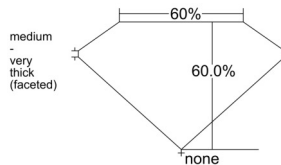

GIA®

FACSIMILE

GIA REPORT

7542607240

Verify this report at GIA.edu

GIA NATURAL DIAMOND DOSSIER®

February 10, 2026

GIA Report Number 7542607240

Shape and Cutting Style ..... Heart Brilliant

Measurements ..... 5.23 x 6.20 x 3.72 mm

GRADING RESULTS

Carat Weight ..... 0.70 carat

Color Grade ..... G

Clarity Grade VVS2

ADDITIONAL GRADING INFORMATION

Polish ..... Excellent

Symmetry ..... Excellent

Fluorescence ..... None

Clarity Characteristics ..... Needle, Cloud

Inscription(s): GIA 7542607240

PROPORTIONS

Profile not to actual proportions

GRADING SCALES

GIA COLOR SCALE		GIA CLARITY SCALE			
COLORLESS	D	VERY VERY SLIGHTLY INCLUDED	FLAWLESS		
	E		INTERNALLY FLAWLESS		
	F	VERY SLIGHTLY INCLUDED	VVS₁		
	G		VVS₂		
	H		VS₁		
	NEAR COLORLESS	I	SLIGHTLY INCLUDED	VS₂	
		J		SI₁	
		FAINT	K	INCLUDED	SI₂
			L		I₁
			M		I₂
VERT LIGHT	N		INCLUDED	I₃	
	O				
	P				
	Q				
	R				
	S				
LIGHT	T				
	U				
	V				
	W				
	X				
	Y				
Z