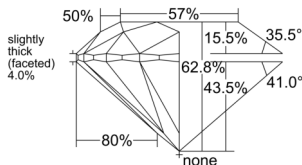

GIA®

FACSIMILE

GIA REPORT 7542598001

Verify this report at GIA.edu

GIA NATURAL DIAMOND DOSSIER®

February 16, 2026

GIA Report Number 7542598001

Shape and Cutting Style ..... Round Brilliant

Measurements ..... 5.75 - 5.78 x 3.62 mm

GRADING RESULTS

Carat Weight ..... 0.75 carat

Color Grade ..... E

Clarity Grade VS1

Cut Grade ..... Excellent

ADDITIONAL GRADING INFORMATION

Polish ..... Excellent

Symmetry ..... Excellent

Fluorescence ..... Strong Blue

Clarity Characteristics ..... Crystal, Cloud, Feather

Inscription(s): GIA 7542598001

PROPORTIONS

Profile to actual proportions