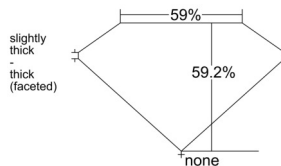

GIA®

FACSIMILE

GIA REPORT

7542587316

Verify this report at GIA.edu

GIA NATURAL DIAMOND DOSSIER®

February 04, 2026

GIA Report Number 7542587316

Shape and Cutting Style ..... Heart Brilliant

Measurements ..... 4.95 x 5.85 x 3.47 mm

GRADING RESULTS

Carat Weight ..... 0.61 carat

Color Grade ..... G

Clarity Grade SI1

ADDITIONAL GRADING INFORMATION

Polish ..... Very Good

Symmetry ..... Excellent

Fluorescence ..... Faint

Clarity Characteristics ..... Crystal

Inscription(s): GIA 7542587316

PROPORTIONS

Profile not to actual proportions

GRADING SCALES

GIA COLOR SCALE		GIA CLARITY SCALE			
COLORLESS	D	VERY VERY SLIGHTLY INCLUDED	FLAWLESS		
	E		INTERNALLY FLAWLESS		
	F	VERY SLIGHTLY INCLUDED	VVS₁		
	G		VVS₂		
	H		VS₁		
	NEAR COLORLESS	I	SLIGHTLY INCLUDED	VS₂	
		J		SI₁	
		FAINT	K	INCLUDED	SI₂
			L		I₁
			M		I₂
VERT LIGHT	N		INCLUDED	I₃	
	O				
	P				
	Q				
	LIGHT		R		
		S			
		T			
U					
V					
W					
X					
Y					
Z