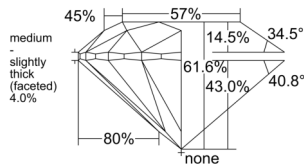

GIA®

FACSIMILE

GIA REPORT 7542538795

Verify this report at GIA.edu

GIA NATURAL DIAMOND DOSSIER®

January 30, 2026
GIA Report Number 7542538795
Shape and Cutting Style ..... Round Brilliant
Measurements ..... 4.62 - 4.64 x 2.85 mm

GRADING RESULTS

Carat Weight ..... 0.37 carat
Color Grade ..... D
Clarity Grade VS2
Cut Grade ..... Excellent

ADDITIONAL GRADING INFORMATION

Polish ..... Excellent
Symmetry ..... Excellent
Fluorescence ..... Medium Blue
Clarity Characteristics ..... Crystal
Inscription(s): GIA 7542538795

PROPORTIONS

Profile to actual proportions