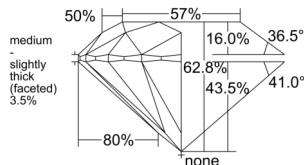

GIA®

FACSIMILE

GIA REPORT 7542531009

Verify this report at gia.edu

GIA NATURAL DIAMOND DOSSIER®

January 29, 2026
GIA Report Number 7542531009
Shape and Cutting Style ..... Round Brilliant
Measurements ..... 5.04 - 5.07 x 3.18 mm

GRADING RESULTS

Carat Weight ..... 0.50 carat
Color Grade ..... E
Clarity Grade VVS1
Cut Grade ..... Excellent

ADDITIONAL GRADING INFORMATION

Polish ..... Excellent
Symmetry ..... Excellent
Fluorescence ..... Strong Blue
Clarity Characteristics ..... Pinpoint, Feather
Inscription(s): GIA 7542531009

PROPORTIONS

Profile to actual proportions

GRADING SCALES

GIA COLOR SCALE

COLORESS	D
	E
	F
	G
	H
	I
	J
NEAR COLORESS	K
	L
FANIT	M
	N
	O
	P
VERY LIGHT	Q
	R
	S
	T
	U
	V
	W
	X
	Y
LIGHT	Z

GIA CLARITY SCALE

FLAWLESS	VERY VERY SLIGHTLY INCLUDED	VVS₁	
			VVS₂
INTERNALLY FLAWLESS	VERY SLIGHTLY INCLUDED	VS₁	
		VS₂	
SLIGHTLY INCLUDED	SLIGHTLY INCLUDED	SI₁	
		SI₂	
INCLUDED	INCLUDED	I₁	
		I₂	
		I₃	

GIA CUT SCALE

EXCELLENT	VERY GOOD	GOOD	FAIR	POOR