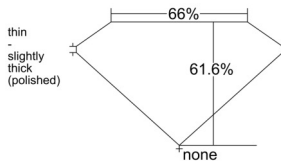

GIA®

FACSIMILE

GIA REPORT 7542523639

Verify this report at GIA.edu

GIA NATURAL DIAMOND DOSSIER®

February 02, 2026
GIA Report Number 7542523639
Shape and Cutting Style ..... Emerald Cut
Measurements ..... 6.23 x 4.40 x 2.71 mm

GRADING RESULTS

Carat Weight ..... 0.71 carat
Color Grade ..... F
Clarity Grade VVS1

ADDITIONAL GRADING INFORMATION

Polish ..... Excellent
Symmetry ..... Excellent
Fluorescence ..... None
Clarity Characteristics..... Pinpoint, Surface Graining
Inscription(s): GIA 7542523639

PROPORTIONS

Profile not to actual proportions

GRADING SCALES

GIA COLOR SCALE		GIA CLARITY SCALE	
COLORLESS	D	VERY VERY SLIGHTLY INCLUDED	FLAWLESS
	E		INTERNALLY FLAWLESS
	F		VVS₁
	G		VVS₂
	H		VS₁
	I		VS₂
	J		SI₁
	K		SI₂
	L		I₁
	M		I₂
NEAR COLORLESS	N	SLIGHTLY INCLUDED	I₃
	O		
	P		
	Q		
FAINT	R		
	S		
	T		
	U		
VERY LIGHT	V		
	W		
	X		
	Y		
LIGHT	Z