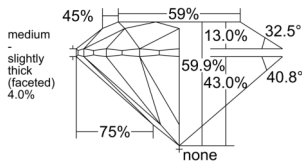

GIA®

FACSIMILE

GIA NATURAL DIAMOND DOSSIER®

January 27, 2026
GIA Report Number 7542522304
Shape and Cutting Style ..... Round Brilliant
Measurements ..... 4.60 - 4.63 x 2.77 mm

GRADING RESULTS

Carat Weight ..... 0.36 carat
Color Grade ..... H
Clarity Grade VS1
Cut Grade ..... Excellent

ADDITIONAL GRADING INFORMATION

Polish ..... Excellent
Symmetry ..... Excellent
Fluorescence ..... Medium Blue
Clarity Characteristics ..... Crystal
Inscription(s): GIA 7542522304

GIA REPORT 7542522304

Verify this report at gia.edu

PROPORTIONS

Profile to actual proportions