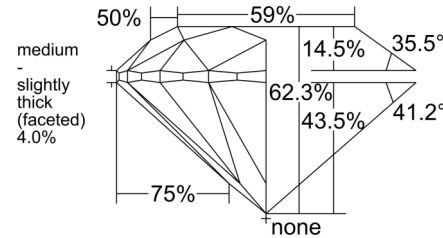

**GIA NATURAL DIAMOND GRADING REPORT**

January 27, 2026

GIA Report Number ..... 7542515071

Shape and Cutting Style ..... Round Brilliant

Measurements ..... 7.89 - 7.94 x 4.93 mm

**GRADING RESULTS**

Carat Weight ..... 1.94 carat

**Comments:** Additional clouds are not shown. Pinpoints are not shown.

**PROPORTIONS**

Profile to actual proportions

**CLARITY CHARACTERISTICS**

**KEY TO SYMBOLS\***
 Cloud

**GRADING SCALES**
**GIA  
COLOR  
SCALE**

\* Red symbols denote internal characteristics (inclusions). Green or black symbols denote external characteristics (blemishes). Diagram is an approximate representation of the diamond, and symbols shown indicate type, position, and approximate size of clarity characteristics. All clarity characteristics may not be shown. Details of finish are not shown.