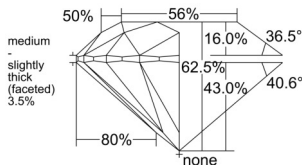

GIA®

FACSIMILE

GIA REPORT

7542511884

Verify this report at GIA.edu

GIA NATURAL DIAMOND DOSSIER®

January 27, 2026
GIA Report Number 7542511884
Shape and Cutting Style ..... Round Brilliant
Measurements ..... 5.26 - 5.30 x 3.30 mm

GRADING RESULTS

Carat Weight ..... 0.57 carat
Color Grade ..... M
Clarity Grade VVS1
Cut Grade ..... Excellent

ADDITIONAL GRADING INFORMATION

Polish ..... Excellent
Symmetry ..... Excellent
Fluorescence ..... Faint
Clarity Characteristics..... Pinpoint, Feather, Surface Graining
Inscription(s): GIA 7542511884

PROPORTIONS

Profile to actual proportions

GRADING SCALES

GIA COLOR SCALE	GIA CLARITY SCALE	GIA CUT SCALE	
D	FLAWLESS	EXCELLENT	
E	INTERNALLY FLAWLESS		
F		VVS₁	VERY GOOD
G	VVS₂		
H	VS₁	GOOD	
I	VS₂		
J	SI₁	FAIR	
K	SI₂		
L	I₁	POOR	
M	I₂		
N	I₃		
O			
P			
Q			
R			
S			
T			
U			
V			
W			
X			
Y			
Z