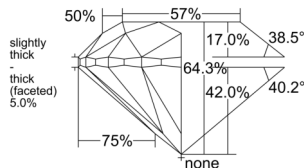

GIA®

FACSIMILE

GIA REPORT

7542508426

Verify this report at GIA.edu

GIA NATURAL DIAMOND DOSSIER®

January 29, 2026
GIA Report Number 7542508426
Shape and Cutting Style ..... Round Brilliant
Measurements ..... 5.76 - 5.84 x 3.73 mm

GRADING RESULTS

Carat Weight ..... 0.81 carat
Color Grade ..... G
Clarity Grade VS2
Cut Grade ..... Very Good

ADDITIONAL GRADING INFORMATION

Polish ..... Excellent
Symmetry ..... Very Good
Fluorescence ..... Strong Blue
Clarity Characteristics ..... Crystal, Cloud
Inscription(s): GIA 7542508426

PROPORTIONS

Profile to actual proportions

GRADING SCALES

GIA COLOR SCALE	GIA CLARITY SCALE	GIA CUT SCALE
COLOURLESS	FLAWLESS	EXCELLENT
E	INTERNALLY FLAWLESS	
F	VVS₁	VERY GOOD
G		
H	VVS₂	GOOD
I	VS₁	
J	VS₂	FAIR
K	SI₁	
L	SI₂	POOR
M	I₁	
N	I₂	
O	I₃	
P		
Q		
R		
S		
T		
U		
V		
W		
X		
Y		
Z