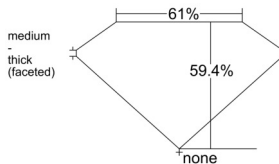

GIA®

FACSIMILE

GIA REPORT

7542480832

Verify this report at GIA.edu

GIA NATURAL DIAMOND DOSSIER®

January 20, 2026
GIA Report Number 7542480832
Shape and Cutting Style ..... Heart Brilliant
Measurements ..... 4.80 x 5.58 x 3.32 mm

GRADING RESULTS

Carat Weight ..... 0.51 carat
Color Grade ..... J
Clarity Grade VVS1

ADDITIONAL GRADING INFORMATION

Polish ..... Excellent
Symmetry ..... Excellent
Fluorescence ..... None
Clarity Characteristics ..... Cloud, Pinpoint
Inscription(s): GIA 7542480832

PROPORTIONS

Profile not to actual proportions

GRADING SCALES

GIA COLOR SCALE		GIA CLARITY SCALE			
COLORLESS	D	VERY VERY SLIGHTLY INCLUDED	FLAWLESS		
	E		INTERNALLY FLAWLESS		
	F		VVS₁		
	NEAR COLORLESS	G	VERY SLIGHTLY INCLUDED	VVS₂	
		H		VS₁	
		FANT	I	SLIGHTLY INCLUDED	VS₂
			J		SI₁
	LIGHT	K	INCLUDED	SI₂	
		L		I₁	
		M	NOT LISTED	I₂	
N		I₃			
O					
P					
Q					
R					
S					
T					
U					
V					
W					
X					
Y					
Z