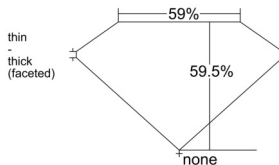

GIA®

FACSIMILE

GIA REPORT

7542454799

Verify this report at GIA.edu

GIA NATURAL DIAMOND DOSSIER®

January 16, 2026
GIA Report Number 7542454799
Shape and Cutting Style ..... Heart Brilliant
Measurements ..... 4.03 x 4.67 x 2.78 mm

GRADING RESULTS

Carat Weight ..... 0.31 carat
Color Grade ..... G
Clarity Grade VVS2

ADDITIONAL GRADING INFORMATION

Polish ..... Excellent
Symmetry ..... Very Good
Fluorescence ..... None
Clarity Characteristics..... Cloud, Feather, Pinpoint, Surface Graining

Inscription(s): GIA 7542454799

PROPORTIONS

Profile not to actual proportions

GRADING SCALES

GIA COLOR SCALE		GIA CLARITY SCALE			
COLORLESS	D	VERY VERY SLIGHTLY INCLUDED	FLAWLESS		
	E		INTERNALLY FLAWLESS		
	F	VERY SLIGHTLY INCLUDED	VVS₁		
	G		VVS₂		
	H		VS₁		
	NEAR COLORLESS	I	SLIGHTLY INCLUDED	VS₂	
		J		SI₁	
		FAINT	K	INCLUDED	SI₂
			L		I₁
			M		I₂
VERT LIGHT	N	LIGHT	I₃		
	O				
	P				
	Q				
	R