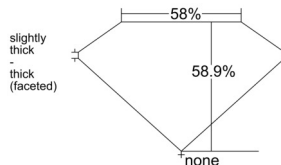

GIA®

FACSIMILE

GIA REPORT

7542449023

Verify this report at GIA.edu

GIA NATURAL DIAMOND DOSSIER®

January 20, 2026

GIA Report Number 7542449023

Shape and Cutting Style ..... Heart Brilliant

Measurements ..... 5.28 x 6.25 x 3.68 mm

GRADING RESULTS

Carat Weight ..... 0.71 carat

Color Grade ..... D

Clarity Grade VVS1

ADDITIONAL GRADING INFORMATION

Polish ..... Excellent

Symmetry ..... Excellent

Fluorescence ..... Very Strong Blue

Clarity Characteristics..... Pinpoint, Internal Graining, Feather

Inscription(s): GIA 7542449023

PROPORTIONS

Profile not to actual proportions

GRADING SCALES

GIA COLOR SCALE		GIA CLARITY SCALE			
COLORLESS	D	VERY VERY SLIGHTLY INCLUDED	FLAWLESS		
	E		INTERNALLY FLAWLESS		
	F	VERY SLIGHTLY INCLUDED	VVS₁		
	G		VVS₂		
	H		VS₁		
	NEAR COLORLESS	I	SLIGHTLY INCLUDED	VS₂	
		J		SI₁	
		FAINT	K	INCLUDED	SI₂
			L		I₁
			M		I₂
VERT LIGHT	N	LIGHT	I₃		
	O				
	P				
	Q				
	R