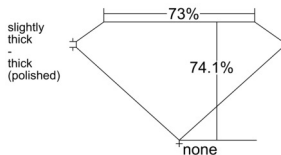

GIA®

FACSIMILE

GIA REPORT 7542447805

Verify this report at GIA.edu

GIA NATURAL DIAMOND DOSSIER®

January 16, 2026
GIA Report Number **7542447805**
Shape and Cutting Style ..... **Square Modified Brilliant**
Measurements ..... **3.82 x 3.78 x 2.80 mm**

GRADING RESULTS

Carat Weight ..... **0.33 carat**
Color Grade ..... **G**
Clarity Grade **VVS2**

ADDITIONAL GRADING INFORMATION

Polish ..... **Excellent**
Symmetry ..... **Very Good**
Fluorescence ..... **None**
Clarity Characteristics..... **Cloud, Pinpoint, Internal Graining**
Inscription(s): **GIA 7542447805**

PROPORTIONS

Profile not to actual proportions

GRADING SCALES

GIA COLOR SCALE		GIA CLARITY SCALE			
COLORLESS	D	VERY VERY SLIGHTLY INCLUDED	FLAWLESS		
	E		INTERNALLY FLAWLESS		
	F	VERY SLIGHTLY INCLUDED	VVS₁		
	G		VVS₂		
	H		VS₁		
	NEAR COLORLESS	I	SLIGHTLY INCLUDED	VS₂	
		J		SI₁	
		FAINT	K	INCLUDED	SI₂
			L		I₁
			M		I₂
VERT LIGHT	N	LIGHT	I₃		
	O				
	P				
	Q				
	R