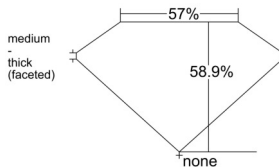

GIA®

FACSIMILE

GIA REPORT

7542403009

Verify this report at GIA.edu

GIA NATURAL DIAMOND DOSSIER®

January 08, 2026
GIA Report Number 7542403009
Shape and Cutting Style ..... Heart Brilliant
Measurements ..... 4.60 x 5.33 x 3.13 mm

GRADING RESULTS

Carat Weight ..... 0.44 carat
Color Grade ..... E
Clarity Grade VVS2

ADDITIONAL GRADING INFORMATION

Polish ..... Excellent
Symmetry ..... Excellent
Fluorescence ..... Medium Blue
Clarity Characteristics ..... Feather, Pinpoint
Inscription(s): GIA 7542403009

PROPORTIONS

Profile not to actual proportions

GRADING SCALES

GIA COLOR SCALE		GIA CLARITY SCALE			
COLORLESS	D	VERY VERY SLIGHTLY INCLUDED	FLAWLESS		
	E		INTERNALLY FLAWLESS		
	F	VERY SLIGHTLY INCLUDED	VVS₁		
	G		VVS₂		
	H		VS₁		
	NEAR COLORLESS	I	SLIGHTLY INCLUDED	VS₂	
		J		SI₁	
		FAINT	K	INCLUDED	SI₂
			L		I₁
			M		I₂
VERT LIGHT	N	LIGHT	I₃		
	O				
	P				
	Q				
	R