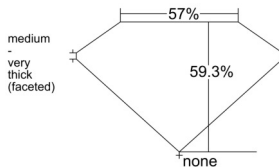

GIA®

FACSIMILE

GIA REPORT 7542397856

Verify this report at gia.edu

GIA NATURAL DIAMOND DOSSIER®

January 07, 2026
GIA Report Number 7542397856
Shape and Cutting Style ..... Heart Brilliant
Measurements ..... 5.27 x 6.21 x 3.69 mm

GRADING RESULTS

Carat Weight ..... 0.70 carat
Color Grade ..... J
Clarity Grade VVS2

ADDITIONAL GRADING INFORMATION

Polish ..... Very Good
Symmetry ..... Very Good
Fluorescence ..... None
Clarity Characteristics ..... Feather
Inscription(s): GIA 7542397856

PROPORTIONS

Profile not to actual proportions

GRADING SCALES

GIA COLOR SCALE		GIA CLARITY SCALE			
COLORLESS	D	VERY VERY SLIGHTLY INCLUDED	FLAWLESS		
	E		INTERNALLY FLAWLESS		
	F	VERY SLIGHTLY INCLUDED	VVS₁		
	G		VVS₂		
	H		VS₁		
	NEAR COLORLESS	I	SLIGHTLY INCLUDED	VS₂	
		J		SI₁	
		FAINT	K	INCLUDED	SI₂
			L		I₁
			M		I₂
VERT LIGHT	N	INCLUDED	I₃		
	O				
	P				
	Q				
	R				
	S				
LIGHT	T				
	U				
	V				
	W				
	X				
Y					
Z