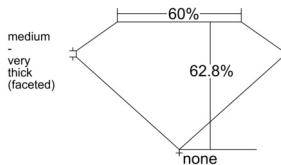

GIA®

FACSIMILE

GIA REPORT 7542397571

Verify this report at GIA.edu

GIA NATURAL DIAMOND DOSSIER®

January 07, 2026
GIA Report Number 7542397571
Shape and Cutting Style ..... Heart Brilliant
Measurements ..... 4.65 x 5.50 x 3.46 mm

GRADING RESULTS

Carat Weight ..... 0.51 carat
Color Grade ..... K
Clarity Grade VVS1

ADDITIONAL GRADING INFORMATION

Polish ..... Excellent
Symmetry ..... Very Good
Fluorescence ..... None
Clarity Characteristics ..... Pinpoint, Feather
Inscription(s): GIA 7542397571

PROPORTIONS

Profile not to actual proportions

GRADING SCALES

GIA COLOR SCALE		GIA CLARITY SCALE	
COLORLESS	D	VERY VERY SLIGHTLY INCLUDED	FLAWLESS
	E		INTERNALLY FLAWLESS
	F		VVS₁
	G		VVS₂
	H		VS₁
	I		VS₂
	J		SI₁
	K		SI₂
	L		I₁
	M		I₂
NEAR COLORLESS	N	SLIGHTLY INCLUDED	I₃
	O		
	P		
	Q		
FAINT	R		
	S		
	T		
	U		
VERT LIGHT	V		
	W		
	X		
	Y		
LIGHT	Z