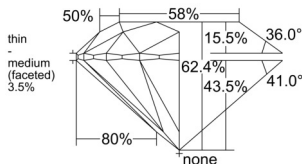

GIA®

FACSIMILE

GIA REPORT

7542380994

Verify this report at GIA.edu

GIA NATURAL DIAMOND DOSSIER®

January 07, 2026
GIA Report Number 7542380994
Shape and Cutting Style ..... Round Brilliant
Measurements ..... 5.37 - 5.42 x 3.37 mm

GRADING RESULTS

Carat Weight ..... 0.60 carat
Color Grade I
Clarity Grade VS1
Cut Grade ..... Excellent

ADDITIONAL GRADING INFORMATION

Polish ..... Excellent
Symmetry ..... Excellent
Fluorescence ..... None
Clarity Characteristics ..... Cloud, Needle, Pinpoint
Inscription(s): GIA 7542380994

PROPORTIONS

Profile to actual proportions