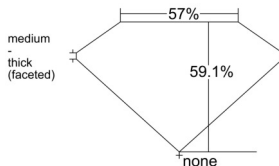

GIA®

FACSIMILE

GIA REPORT 7542364250

Verify this report at GIA.edu

GIA NATURAL DIAMOND DOSSIER®

January 06, 2026
GIA Report Number **7542364250**
Shape and Cutting Style ..... **Heart Brilliant**
Measurements ..... **5.40 x 6.38 x 3.77 mm**

GRADING RESULTS

Carat Weight ..... **0.73 carat**
Color Grade ..... **G**
Clarity Grade ..... **Internally Flawless**

ADDITIONAL GRADING INFORMATION

Polish ..... **Very Good**
Symmetry ..... **Very Good**
Fluorescence ..... **Faint**
Clarity Characteristics ..... **Minor Details of Polish**
Inscription(s): **GIA 7542364250**

PROPORTIONS

Profile not to actual proportions

GRADING SCALES

GIA COLOR SCALE		GIA CLARITY SCALE			
COLORLESS	D	VERY VERY SLIGHTLY INCLUDED	FLAWLESS		
	E		INTERNALLY FLAWLESS		
	F		VVS₁		
	NEAR COLORLESS	G	VVS₂		
		H	VERY SLIGHTLY INCLUDED	VS₁	
		I		VS₂	
		FAINT	J	SLIGHTLY INCLUDED	SI₁
	K		SI₂		
	L		INCLUDED		I₁
	M			I₂	
N	I₃				
VERT LIGHT	O				
	P				
	Q				
	R				
	S				
	T				
	U				
	V				
LIGHT	W				
	X				
	Y				
	Z