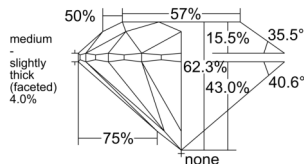

GIA®

FACSIMILE

GIA REPORT

7542361003

Verify this report at GIA.edu

GIA NATURAL DIAMOND DOSSIER®

January 01, 2026
GIA Report Number 7542361003
Shape and Cutting Style ..... Round Brilliant
Measurements ..... 5.16 - 5.20 x 3.23 mm

GRADING RESULTS

Carat Weight ..... 0.54 carat
Color Grade ..... G
Clarity Grade VVS1
Cut Grade ..... Excellent

ADDITIONAL GRADING INFORMATION

Polish ..... Excellent
Symmetry ..... Excellent
Fluorescence ..... None
Clarity Characteristics ..... Pinpoint
Inscription(s): GIA 7542361003

PROPORTIONS

Profile to actual proportions