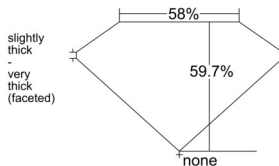

GIA®

FACSIMILE

GIA REPORT 7542351012

Verify this report at GIA.edu

GIA NATURAL DIAMOND DOSSIER®

December 31, 2025
GIA Report Number 7542351012
Shape and Cutting Style ..... Heart Brilliant
Measurements ..... 5.41 x 6.34 x 3.79 mm

GRADING RESULTS

Carat Weight ..... 0.74 carat
Color Grade ..... J
Clarity Grade VVS2

ADDITIONAL GRADING INFORMATION

Polish ..... Excellent
Symmetry ..... Excellent
Fluorescence ..... None
Clarity Characteristics ..... Needle, Pinpoint
Inscription(s): GIA 7542351012

PROPORTIONS

Profile not to actual proportions

GRADING SCALES

GIA COLOR SCALE		GIA CLARITY SCALE			
COLORLESS	D	VERY VERY SLIGHTLY INCLUDED	FLAWLESS		
	E		INTERNALLY FLAWLESS		
	F	VERY SLIGHTLY INCLUDED	VVS₁		
	G		VVS₂		
	H		VS₁		
	NEAR COLORLESS	I	SLIGHTLY INCLUDED	VS₂	
		J		SI₁	
		FAINT	K	INCLUDED	SI₂
			L		I₁
			M		I₂
VERT LIGHT	N	LIGHT	I₃		
	O				
	P				
	Q				
	R