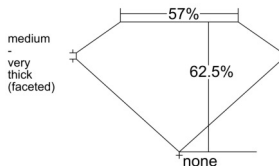

GIA®

FACSIMILE

GIA REPORT 7542350558

Verify this report at GIA.edu

GIA NATURAL DIAMOND DOSSIER®

January 01, 2026
GIA Report Number 7542350558
Shape and Cutting Style ..... Heart Brilliant
Measurements ..... 5.61 x 6.60 x 4.12 mm

GRADING RESULTS

Carat Weight ..... 0.90 carat
Color Grade ..... J
Clarity Grade VS1

ADDITIONAL GRADING INFORMATION

Polish ..... Excellent
Symmetry ..... Excellent
Fluorescence ..... Faint
Clarity Characteristics..... Crystal, Pinpoint
Inscription(s): GIA 7542350558

PROPORTIONS

Profile not to actual proportions

GRADING SCALES

GIA COLOR SCALE		GIA CLARITY SCALE			
COLORLESS	D	VERY VERY SLIGHTLY INCLUDED	FLAWLESS		
	E		INTERNALLY FLAWLESS		
	F	VERY SLIGHTLY INCLUDED	VVS₁		
	G		VVS₂		
	H		VS₁		
	NEAR COLORLESS	I	SLIGHTLY INCLUDED	VS₂	
		J		SI₁	
		FAINT	K	INCLUDED	SI₂
			L		I₁
			M		I₂
VERT LIGHT	N	LIGHT	I₃		
	O				
	P				
	Q				
	R				
	S				
	T